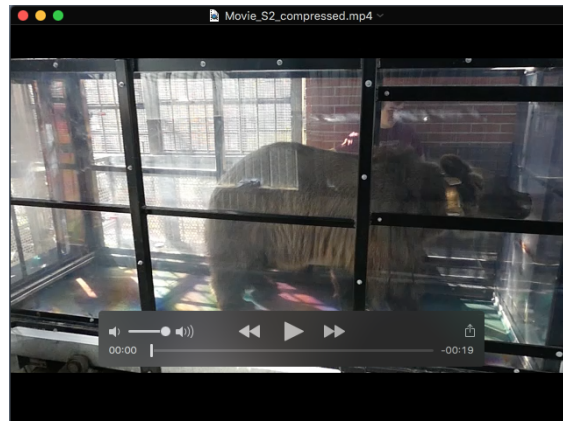

Movie 1. High-speed video ( $120 \text{ frames s}^{-1}$ ) showing the plantigrade walking gait of an adult female polar bear walking on a treadmill at  $2 \text{ km h}^{-1}$ .

Movie 2. High-speed video ( $120 \text{ frames s}^{-1}$ ) showing the plantigrade walking gait of an adult female grizzly bear walking on a treadmill at  $2.8 \text{ km h}^{-1}$ .